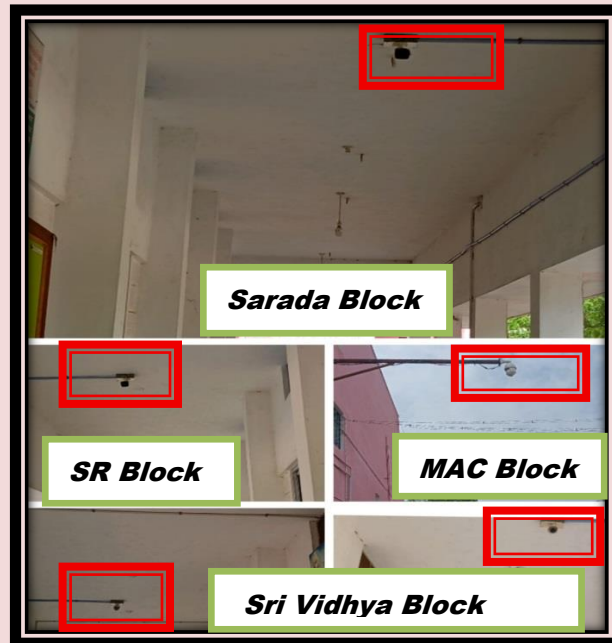

SRI SARADA COLLEGE FOR WOMEN (AN AUTONOMOUS INSTITUTION)

(Affiliated to Manonmaniam Sundaranar University, Tirunelveli)
Institution recognised u/s 2(f) and 12 (B) of UGC & Reaccredited with A grade by NAAC
(A branch of Sri Ramakrishna Tapovanam, Tirupparaithurai)
Ariyakulam, Thoothukudi NH, Maharaja Nagar Post,
TIRUNELVELI-627011

E-mail: srisaradatvl@gmail.com Website: www.srisaradacollege.org

CCTV Cameras:

The entire campus is under CCTV surveillance, with footage regularly monitored by the Principal to ensure student safety and institutional discipline.

CCTV Cameras at the different place of the college premises.