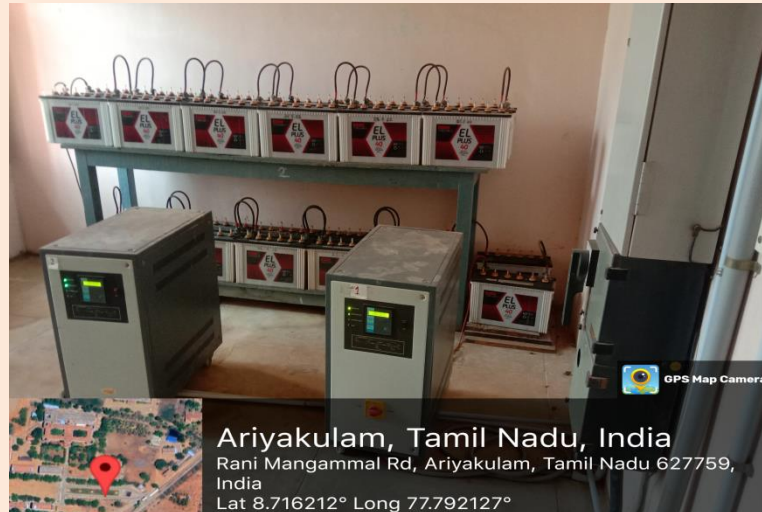

SRI SARADA COLLEGE FOR WOMEN (AN AUTONOMOUS INSTITUTION)

(Affiliated to Manonmaniam Sundaranar University, Tirunelveli)

Institution recognised u/s 2(f) and 12 (B) of UGC & Reaccredited with A grade by NAAC

(A branch of Sri Ramakrishna Tapovanam, Tirupparaithurai)

Ariyakulam, Thoothukudi NH, Maharaja Nagar Post,

TIRUNELVELI-627011

E-mail: srisaradatvl@gmail.com Website: www.srisaradacollege.org

Ramadevi
PRINCIPAL
SRI SARADA COLLEGE FOR WOMEN
(Autonomous)
TIRUNELVELI - 627 011

A. Malavika
Coordinator - IQAC
Sri Sarada College for Women (Autonomous),
Tirunelveli-627 011