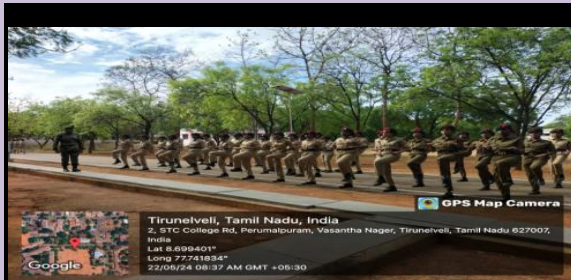

SRI SARADA COLLEGE FOR WOMEN

(AN AUTONOMOUS INSTITUTION)

(Affiliated to Manonmaniam Sundaranar University, Tirunelveli)

Institution recognised u/s 2(f) and 12 (B) of UGC & Reaccredited with A grade by NAAC (A branch of Sri Ramakrishna Tapovanam, Tirupparaithurai)

Ariyakulam, Thoothukudi NH, Maharaja Nagar Post,

TIRUNELVELI-627011

E-mail: srisaradatvl@gmail.com Website: www.srisaradacollege.org

NATIONAL CADET CORPS

Annual Training Camp at Sarah Tucker College, Palayamkottai from 21/06/2024 to 30/06/2024