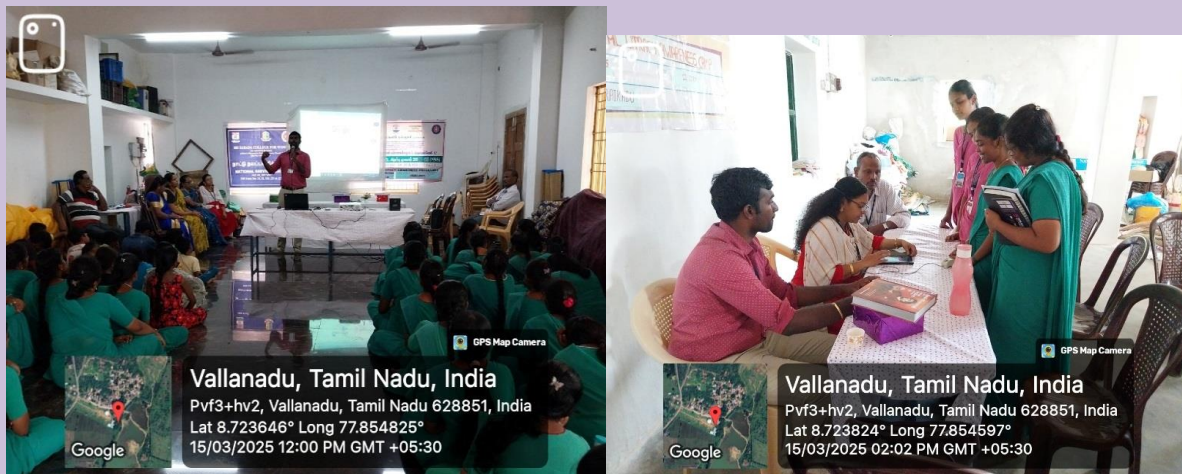

SRI SARADA COLLEGE FOR WOMEN

(AN AUTONOMOUS INSTITUTION)

(Affiliated to Manonmaniam Sundaranar University, Tirunelveli)

Institution recognised u/s 2(f) and 12 (B) of UGC & Reaccredited with A grade by NAAC (A branch of Sri Ramakrishna Tapovanam, Tirupparaithurai)

Ariyakulam, Thoothukudi NH, Maharaja Nagar Post,

TIRUNELVELI-627011

E-mail: srisaradatvl@gmail.com Website: www.srisaradacollege.org

Kamala
PRINCIPAL
SRI SARADA COLLEGE FOR WOMEN
(Autonomous)
TIRUNELVELI - 627 011

A. Maleela
Coordinator - IQAC
Sri Sarada College for Women (Autonomous),
Tirunelveli-627 011