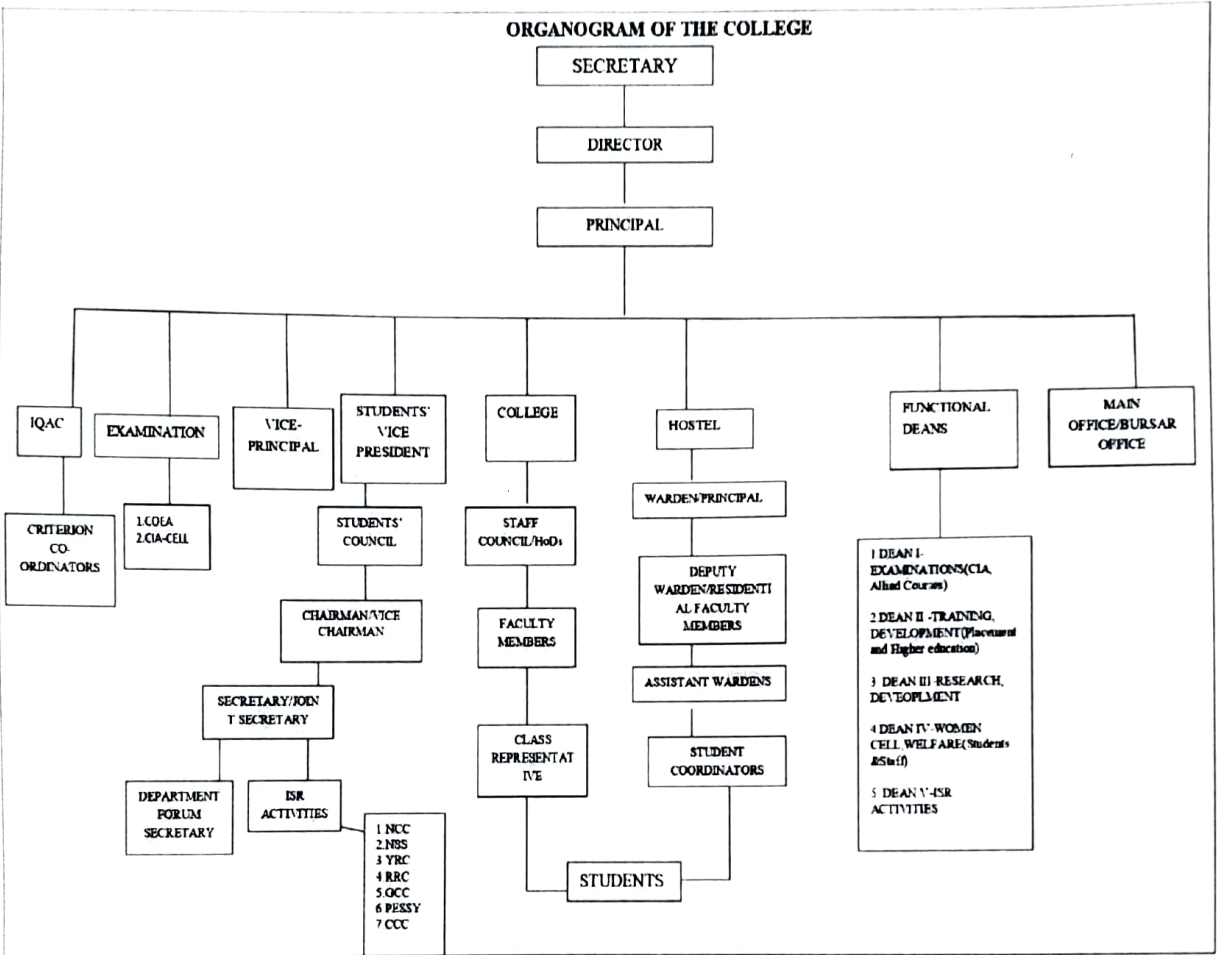

ORGANOGRAM OF THE COLLEGE