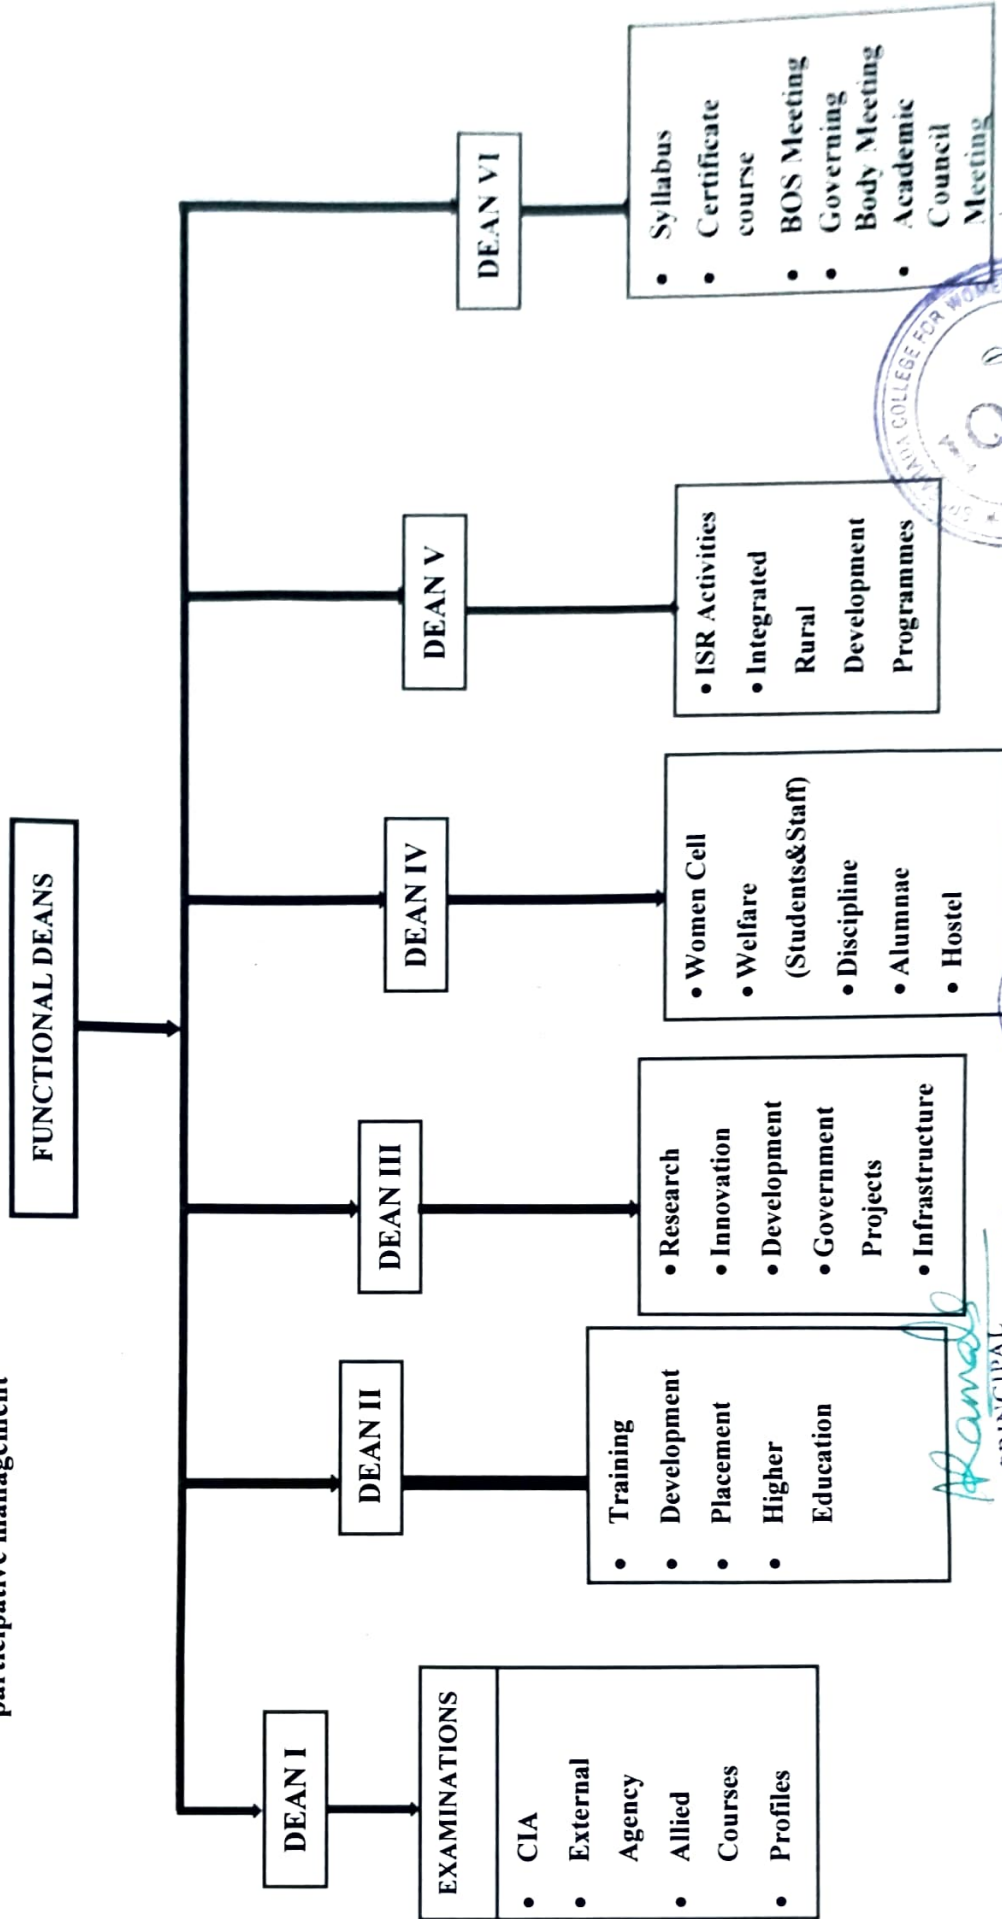

6.1.2 The effective leadership is reflected in various institutional practices such as decentralization and participative management

Amanal
PRINCIPAL
SRI SARADA COLLEGE FOR WOMEN
(Autonomous)
TIRUNELVELI - 627 011